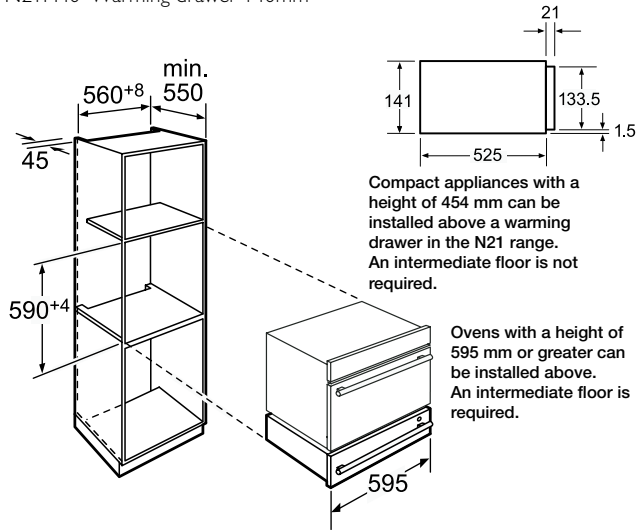

NEFF N21H40 / N22H40 WARMING DRAWERS IN DETAIL.

WARMING DRAWERS **N21H40N0GB / N22H40N0GB**

Stainless steel 600mm

14cm or 29cm height	Food warming & defrosting
Ceramic glass base	Cookware & utensil warming
14cm holds up to 6 place settings	29cm holds up to 12 place settings

FUNCTIONS

Food warming and defrosting (3 settings)
Cookware and utensil warming (1 setting)

FEATURES

N21H40 holds up to 6 place settings
N22H40 holds up to 12 place settings
Weight capacity 25kg
Easy to clean heated ceramic glass base
Fully extendable pull out drawer
"Power on" indicator light
Rotary control

DESIGN FEATURES

N21H40N0GB
14cm height
N22H40N0GB
29cm height
Bevelled bar handle

TECHNICAL INFORMATION

N21H40 Interior dimensions (HxWxD mm) 95 x 465 x 457
N22H40 Interior dimensions (HxWxD mm) 224 x 465 x 457
Total connected load (W) 810