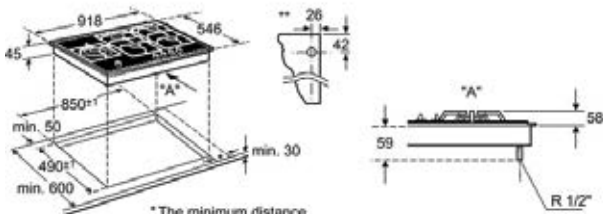

► DESIGN

Black ceramic glass with stainless steel trim
Oval controls positioned at front

► TECHNICAL

FEATURES

Left zone 22MJ wok burner (minimum 1.7MJ)
Back centre zone 4.8MJ economy burner
Front centre zone 8.1MJ standard burner
Back right zone 11.6MJ high speed burner
Front right zone 8.1MJ standard burner

Total gas rating MJ 54.6

* The minimum distance from the hob cut-out to the wall is 150mm

** Position of the gas connection in the cut-out

Measurements in mm

www.neff.com.au