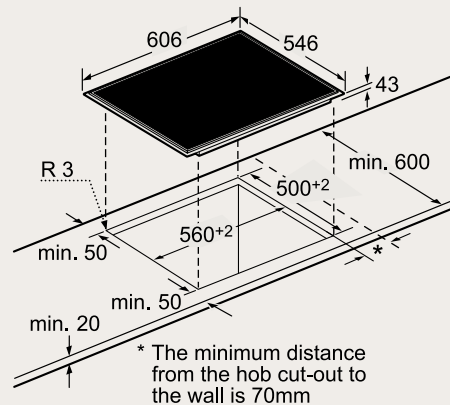

### Design

- Cooking zone selection and temperature control via removable 'Twist Pad' magnetic central control.
- Black ceramic glass trimmed with stainless steel

### Technical Features

- Front left zone Ø 14.5cm 1.2kW
- Back left zone Ø 26.5/17cm 2.6/1.8kW
- Back right zone Ø 14.5cm 1.2kW
- Front right zone Ø 21/12cm 2.2/0.75kW

# Specifications & dimensions

Model No	T14T40N0
<b>Colour</b>	
Black ceramic glass with stainless steel trim	•
<b>Description</b>	
Width (cm)	60
Type	Electric
Number of cooking zones	4
<b>Special features</b>	
Twist Pad control	•
<b>Features</b>	
Main on/off switch	•
Power on indicator	•
QuickLight zones	4
Electronic touch control	•
Electronic display	•
Power levels	17 <sup>1</sup>
Residual heat indicators	2-stage
Safety lock	•
Safety cut out facility	•
Control panel suspension	•
Timer (all zones)	•
Extendable/dual zones	1 / 1
<b>Design</b>	
Control position	Front
Tip & Twist control	•
Touch control	•
Bevelled design trim	•
<b>Technical information</b>	
Front left zone rating kW	1.2
Back left zone rating kW	1.8 - 2.6
Front right zone rating kW	0.75 - 2.2
Back right zone rating kW	1.2
Total connected electrical load kW	7.2
Front left zone diameter (mm)	145
Back left zone diameter (mm)	170 - 265
Front right zone diameter (mm)	120 - 210
Back right zone diameter (mm)	145

Measurements in mm